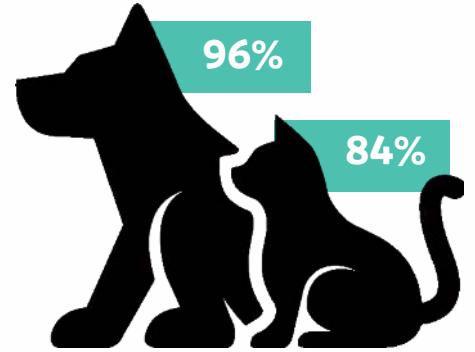

4,746

animals were taken in by Maui Humane Society in the past year. Here's how we helped them.

Our Live Release Rate (LRR) is the percentage of animals **who left the facility with a positive outcome** through adoption, return to owner, or transfer to a partner organization.

2,178 adopted and given a second chance.

523 

transferred to adoption-guaranteed care off island through Wings of Aloha, and on island sanctuaries.

3,099 

fostered by **873 foster families**, dramatically increasing life-saving capabilities for a total of **81,225 days**.