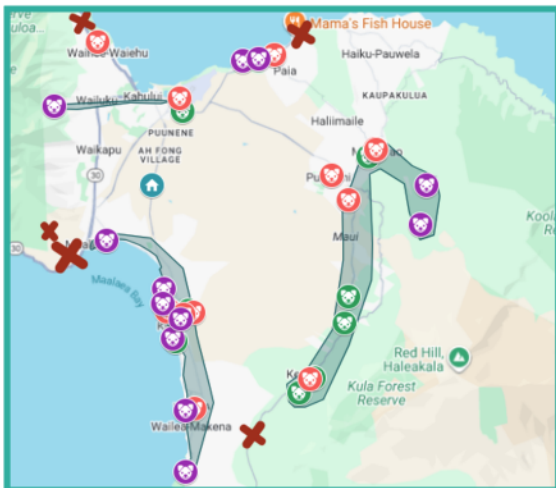

Beach Buddies Reference Card

 For immediate concerns or **EMERGENCIES** while on your outing: 808-877-3680 ext. 14

Rules & Reminders

-  Take frequent water breaks and watch for signs of overheating!
-  Dogs must stay on leash with their collar, harness, and license tag on
-  No dog-to-dog contact or trips to dog parks
-  Dogs must ride inside and enclosed vehicle (no convertibles, truck beds, or open Jeeps)
-  Consult the map for restricted areas such as the West Side or the Road to Hāna
-  You must report any incidents of aggression or biting

Dog Outing Map

Map Key

- Calmer areas for dogs that need some space**
- Restaurants**
- Parks/Beaches**
- Good for social butterflies**
- Quiet space**
- Offer dog-friendly foods**
- Good for dogs that need easy activity or rest**
- Doggy on-leash swim spot**
- Good for active dogs**

North Shore

- Pā'ia Bay Coffee
- Spreckelsville Beach
- Baldwin Beach Park

Central Maui

- Sonic Drive-In
- Food Trucks by Costco
- Ula'Ula Cafe
- Kepaniwai Park & Heritage Gardens

Scan here for an interactive view of our custom Dog Outing Map!

Places to please avoid:

- Dog parks
- Big Beach (Makena Beach)
- Iao Valley State Park (i.e. The Needle)
- Waihe'e Ridge Trail
- The West Side (Kā'anapali, Lāhainā, Kapalua)
- Hāna/the Road to Hāna